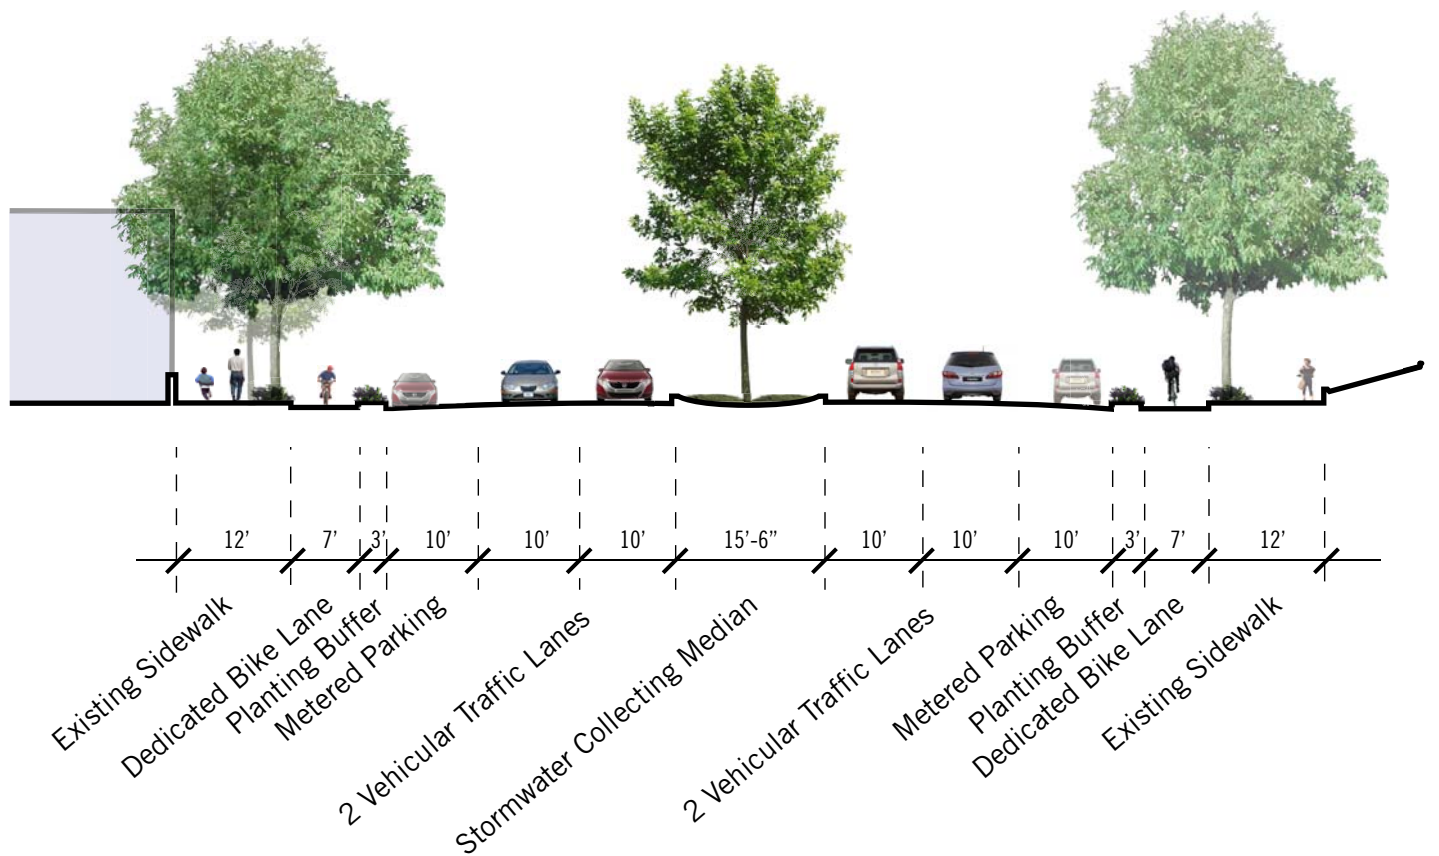

PLAN VIEW

SECTION / ELEVATION

COLORADO BOULEVARD - as a Green Street

COLORADO BOULEVARD @ HERMOSA AVENUE, EAGLE ROCK / LOS ANGELES, CA 90041

GRAPHICS BY SALT LANDSCAPE ARCHITECTS 12/2010